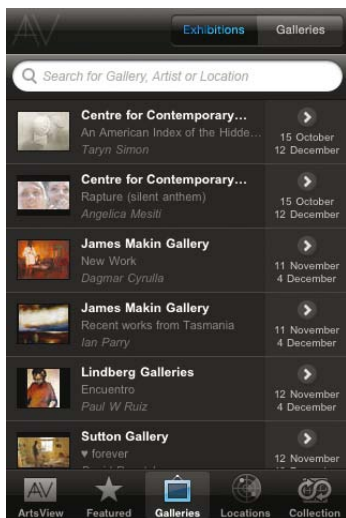

Standard Exhibition Listings

Each Exhibition listed in ArtsView has a preview image, Gallery Name, Exhibition Title and Artist's Name, along with start and end dates for the exhibition. Each listing links through to an Exhibition Screen with details of the exhibition, images from the exhibition, map of Gallery location and Gallery details including address, phone number, website link and opening hours.

Exhibitions Listing