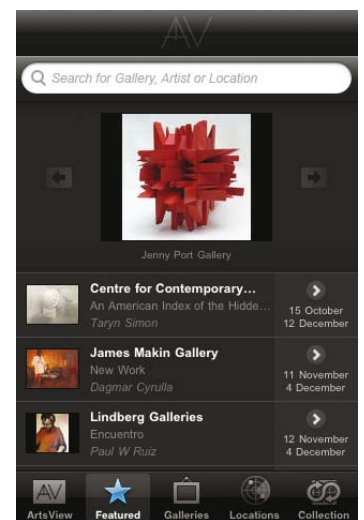

Overview

The ArtsView App has several listing types available. Each of the listing types are described below. The best way to familiarise yourself with the different sections and listings is to download the ArtsView App from iTunes and view the App on an iPhone or iPod Touch.

Main Feature

Main Feature Listings are accessible from the home screen of ArtsView. Each Main Feature has a fullscreen image as shown below. Swiping across the screen moves you through the Main Feature Exhibitions. Exhibition Details can be viewed by clicking on the image or by pressing the View button at the top right of the screen.

ArtsView Home Screen

Main Feature

Featured Exhibitions

Main Feature Listings enjoy a prominent position within the App. Each Main Feature is shown in a random order each time the App is started to ensure equal priority and standing. A Main Feature can display an Exhibition poster or an artwork with Artwork Title, Artist Name and Artwork Medium.

Each Main Feature is also displayed in the Featured Exhibitions section, as shown above, as well as in the Standard Exhibition Listings available under the Galleries Tab. This enables a high exposure throughout the App. Each listing links to the Exhibition Details as outlined below.