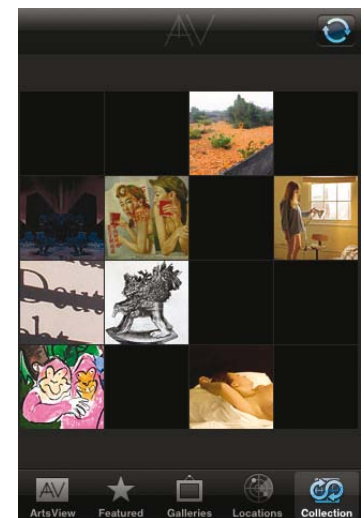

Collection Screen

Within the Galleries screen there is also a tabbed bar at the top of the screen to access a list of Galleries for those who wish to find information about a particular gallery. Exhibition Listings are all ordered by opening date, Gallery list is alphabetical.

As well as appearing in the Galleries list, each Exhibition Listing also has images from its exhibition details displayed in the Collection. The Collection is a random group of artworks that can be pressed to view to the Exhibition Details. By clicking the refresh button at the top of the screen a new random collection can be viewed. This gives users a visual way of interacting and finding art that they are interested in.

Exhibition Details

Each Exhibition listed in ArtsView has a preview image, Gallery Name, Exhibition Title and Artist's Name, along with start and end dates for the exhibition. Each listing links through to an Exhibition Screen with details of the exhibition, images from the exhibition, map of Gallery location and Gallery details including address, phone number, website link and opening hours. Up to three fullscreen images may be shown for each exhibition.

The Exhibition Details screen clearly displays Gallery details and opening hours with prominent buttons for phone number and website address and link. Viewing gallery websites is seamless within the ArtsView App without users being pushed out of the App to a web browser.