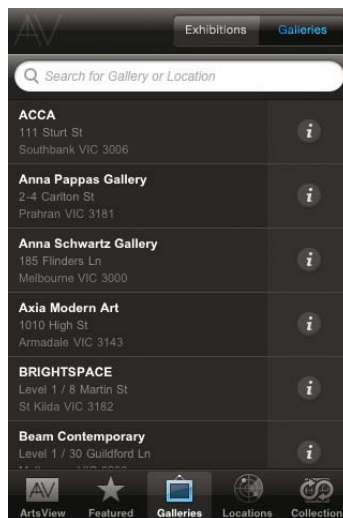

Galleries Listing